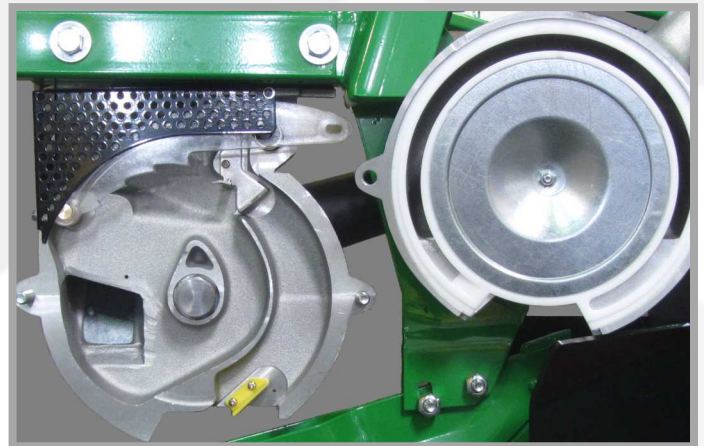

GAMMA PLUS

SFOGGIA GAMMA PLUS means quality and reliability.

GAMMA PLUS is a precision pneumatic planter that thanks to its characteristics has a long tradition in the planters range, though it remained a symbol of the research and the development Sfoggia.

Gamma plus has a sowing method by shoe—seed drops only 4 cm - that offers a great reliability and simplicity of use ensuring high precision sowing at speeds of up to 10km/h.

Main features

- Self-lubricating bushings on multiple points of the parallelogram
- Sowing body on an aluminium base that makes it non deformable, strong and light guarantees the same sowing precision even after many years.
- Singulator with three teeth for a better selection of the seeds.
- Seeds drop at 4 cm from the ground.
- Gearbox with 42 different plant spacing
- Volumetric distributor of fertilizer and microgranules.

Version	Maize – Sunflower – Cotton				Beet—Soya-bean		
Number of rows	4	6	8	12	6	12	18
Frame width m	2,55	4,30	6,00	9,00	2,55	6,00	9,00
Seed capacity L	120	180	240	360	180	360	540
Fertilizer capacity L	440	440	880	880	440	880	1320
Weight (empty) kg	600	800	1200	2000	700	1950	2500
Power required HP	60	80	100	130	70	110	150
Speed max Km/h	8-10						
Row distance cm	da 25-30 a 85						

GAMMA PLUS is available in different versions from 4 up to 18 rows for maize-sunflower and from 6 up to 24 rows for beet and soya-bean.
Mounted or trailed.

Moreover **GAMMA PLUS** is suitable in different configurations: fixed frame, telescopic frame (2,5mt and 3,0m closed); hydraulic folding, hydraulic folding plus telescopic frame, three point hitch and hydraulic traied.